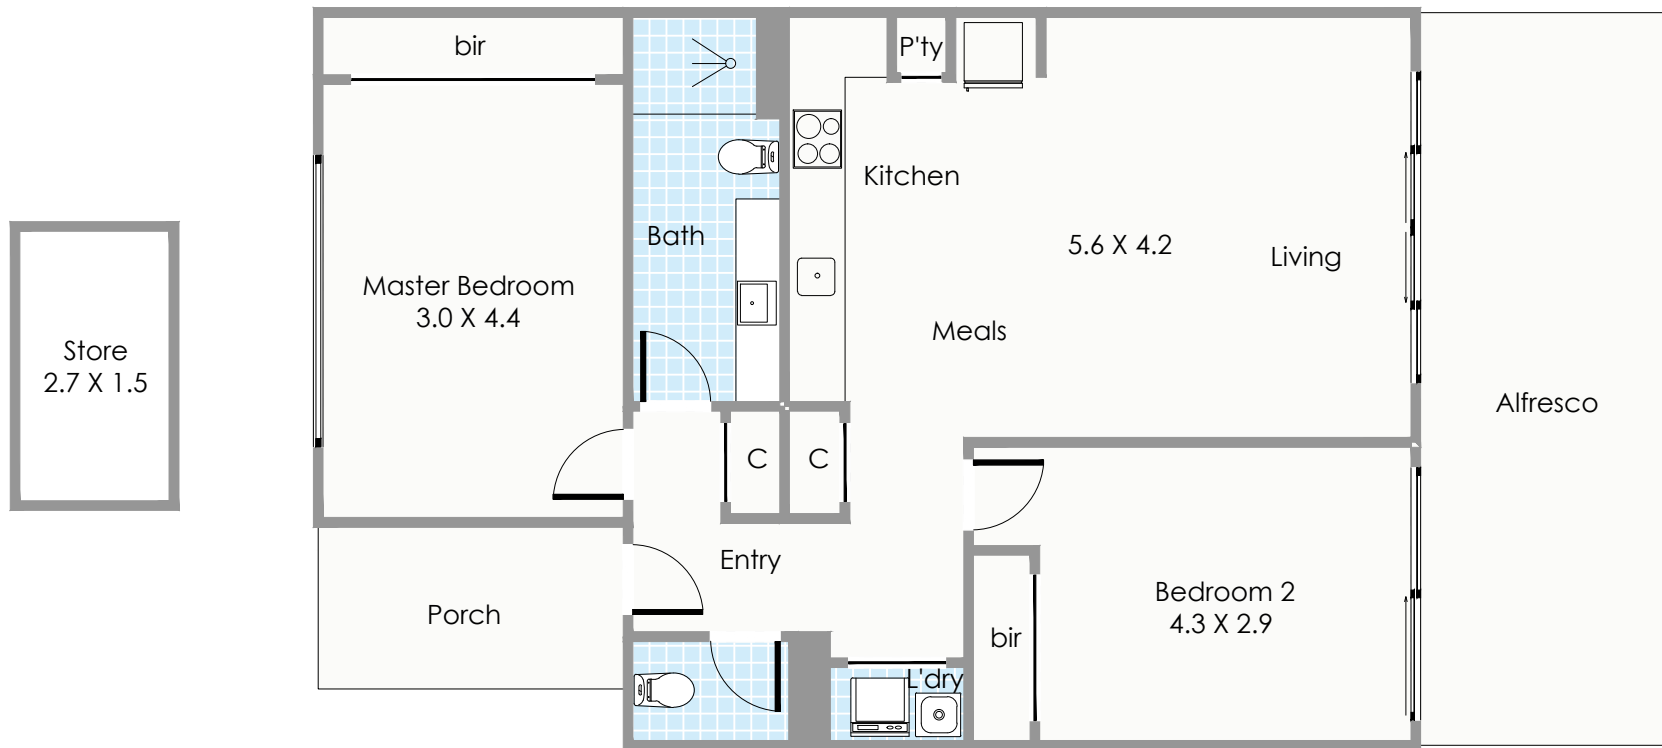

Approximate Areas

Residence: 63.44m<sup>2</sup>  
 Balcony: 15.96m<sup>2</sup>  
 Porch: 4.09m<sup>2</sup>  
 Total Area: 83.50m<sup>2</sup>

Approximate Areas

Residence: 79.76m<sup>2</sup>

Alfresco: 20.35m<sup>2</sup>

Porch: 4.09m<sup>2</sup>

Total Area: 104.21m<sup>2</sup>